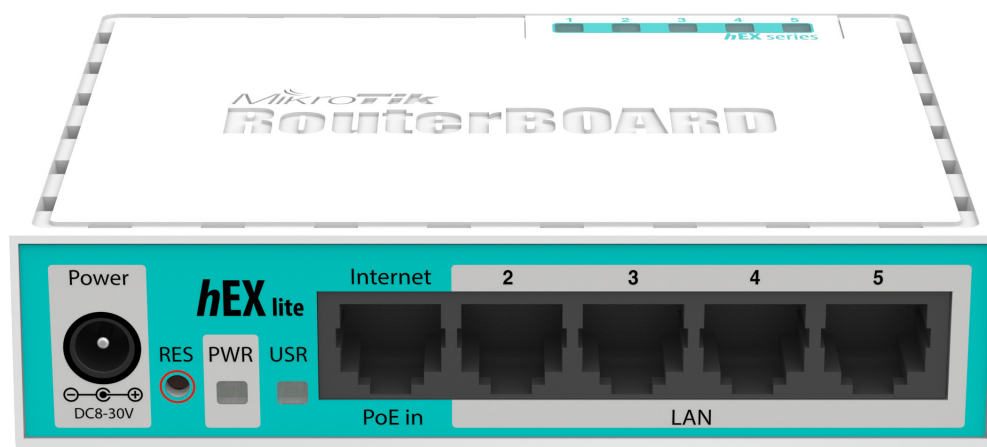

hEX lite

The hEX lite is a small five port ethernet router in a nice plastic case.

Not only this is an attractive looking tiny SOHO unit, its price is lower than the RouterOS license alone - there simply is no choice when it comes to managing your wired home network, the hEX lite has it all.

It's probably the most affordable MPLS capable router on the market! No more compromise between price and features - hEX lite has both. With its compact design and clean looks, it will fit perfectly into any SOHO environment.

Specifications

Product code	RB750r2
CPU nominal frequency	850 MHz
CPU core count	1
Size of RAM	64 MB
10/100 Ethernet ports	5
PoE in	Yes
Supported input voltage	6V - 30V
Dimensions	113 x 89 x 28mm
License level	4
Operating System	RouterOS
CPU	QCA9533
Max Power consumption	2W
Suggested price	\$39.95

Included

12V 0.5A Power adapter